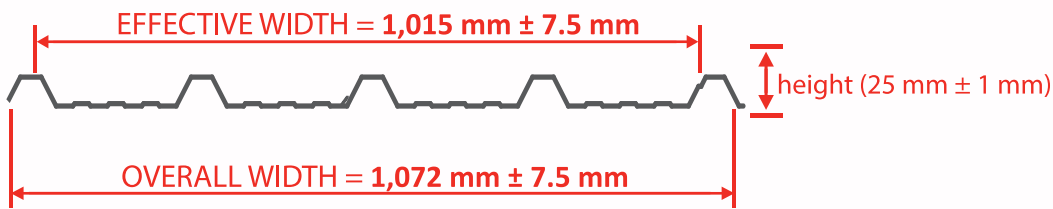

Maxcover 1015 is a new roofing box profile brand in Kenya from MRM's stable of high quality brands. It offers consumers the benefit of having a box profile mabati that is wider than what is currently in the market. It has an effective cover width of 1015 mm. Maxcover 1015 is ideal for domestic and light industrial or commercial applications.

Features and Benefits:

- Has a Maximum cover width of 1015 mm.
- Comes in Gauge 28-30 and requisite accessories available.
- Wide range of colours over 16+ to choose from.
- Upto 15 years before fading.
- They are aesthetically appealing.
- Has an anticapillary groove to prevent leaking.

SPECIFICATIONS

3-Dimensional profile

BENEFITS

Cost Efficiency

Long Lasting

Light Weight

Secure

Heritage

Repair Free

Fashionable & Stylish

Extra Wide

Performance

Engineered Roofing

Speed of Installation
& Minimized Wastage

Fire Resistant

Going Green

Allows for water harvesting from rainwater – Once installed collection of rainwater runoff has many benefits for domestic and agricultural use.

Disposal & Recycling – Disposal if needed will be by the standard steel recycling process of recycling in a steel recovery plant into new steel products. This is simple and the greenest way to build.

Manufacturing process - majority of the water used in the manufacture of this material is recycled.
Air and fume emissions comply with the environmental regulation laws.

Nairobi Service Center:
Old Mombasa Road
Tel. +254 788 202020 / 733 360548
E: sales.mrmroofing@safalgroup.com

Mombasa Service Center:
Dar es Salaam Road, Shimanzi
Tel. +254 733 474 766 / 736 027 283
E: mombasa.mrmroofing@safalgroup.com

Kisii Service Center:
Daraja mbili, Industrial Area
Tel. +254 772 760 091/92 or 0718 215 659
E: kisii.mrmroofing@safalgroup.com

Thika Service Center:
Kiboko Road, Thika
Tel. +254 735 511 153 / 701 424 708
E: thika.mrmroofing@safalgroup.com

Kisumu Service Center:
Sabuni Road, Industrial Area
Tel. +254 722 204 721 / 733 600 150
E: kisumu.mrmroofing@safalgroup.com